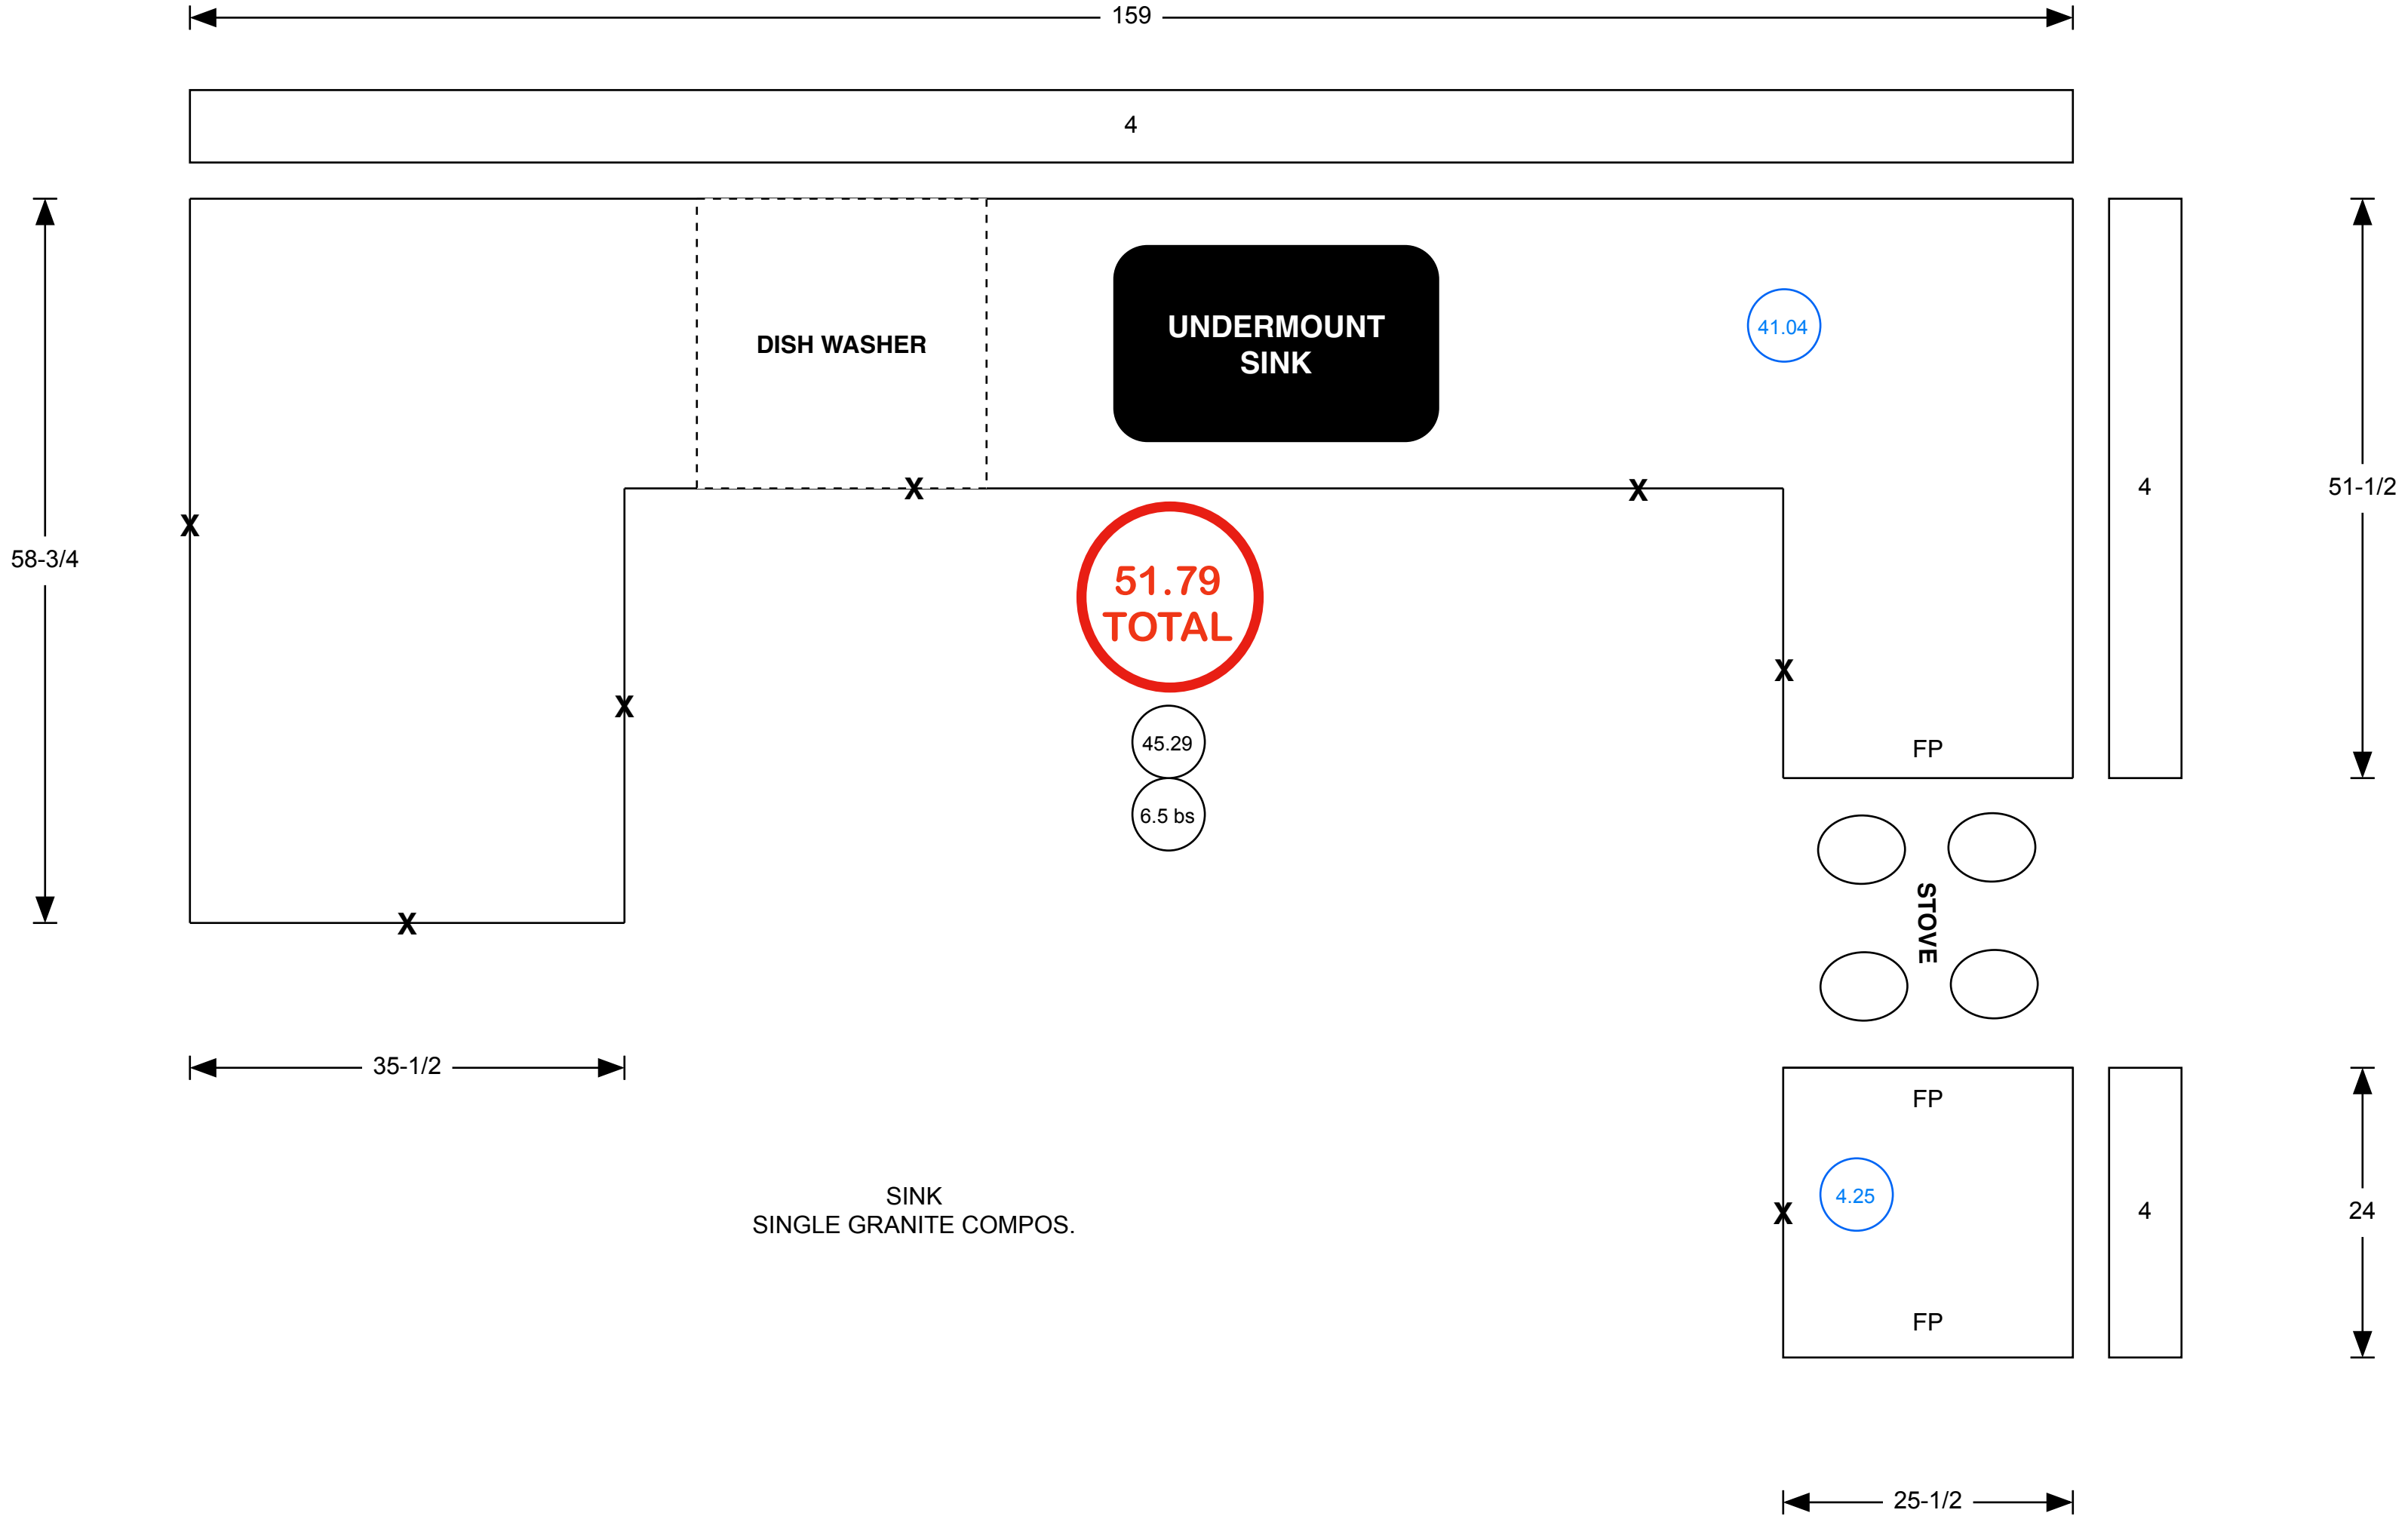

NAME: EDWIN TORRES

SINK
SINGLE GRANITE COMPOS.