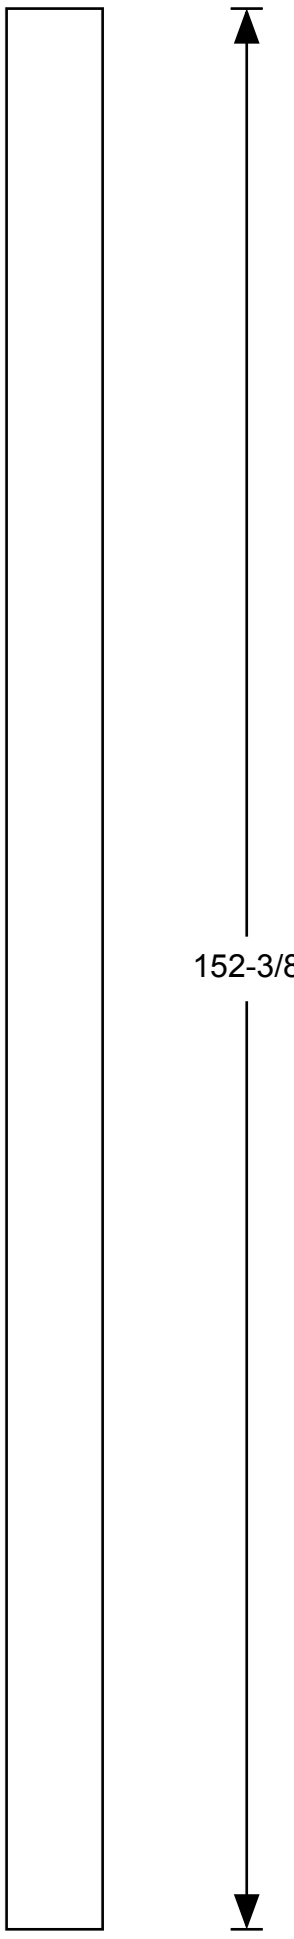

NAME: MIKE COLLINGE 604

59-1/4 31-1/2

37-3/4 from left wall to sink centerline

79-3/8

3.5

72.6

51-1/2

4

22-1/2

25-3/4

25-1/2