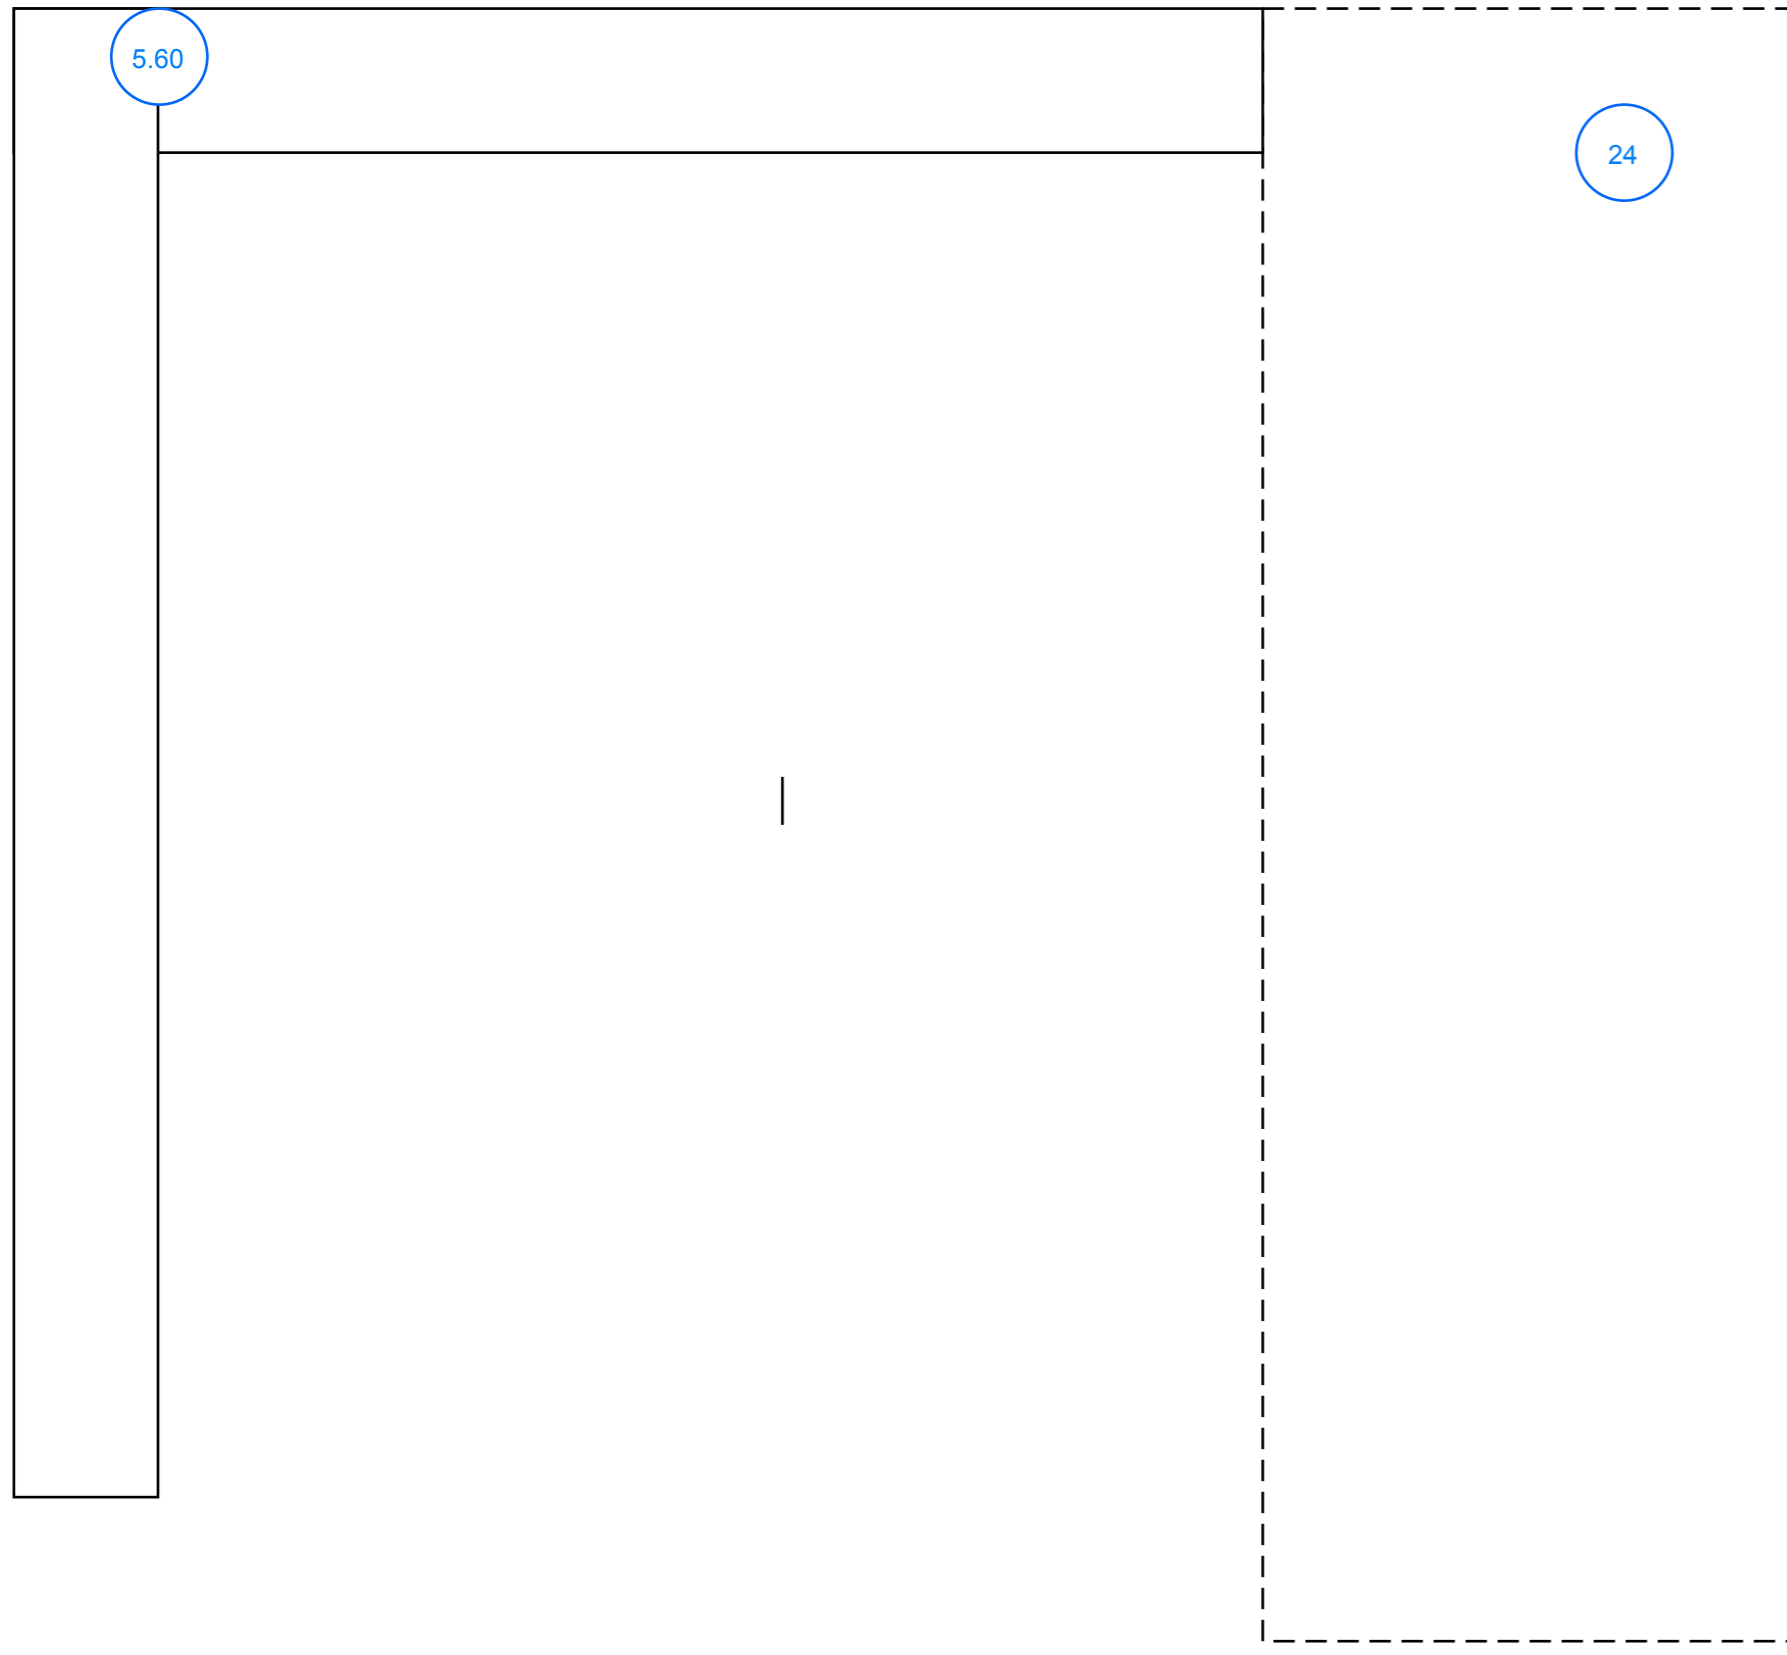

NAME: MIKE COLLINGE 604

59-1/4 31-1/2

37-3/4 from left wall to sink centerline

79-3/8

3.5

72.6

51-1/2

4

22-1/2

25-3/4

25-1/2