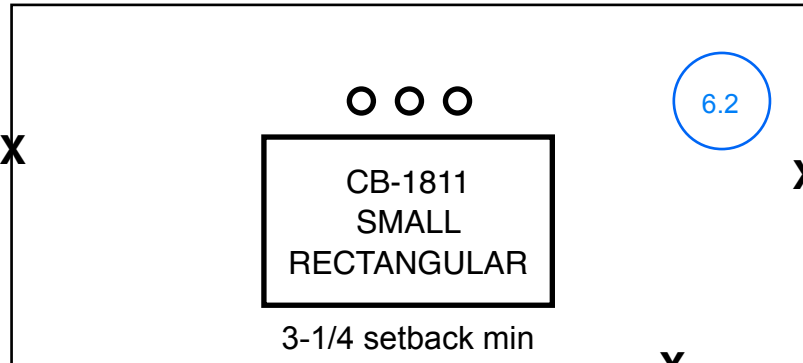

# NAME: SUSAN RHÔNE VANITY

37-1/2

3-1/2

19

1" OVERHANG  
3-4 cab face

cent