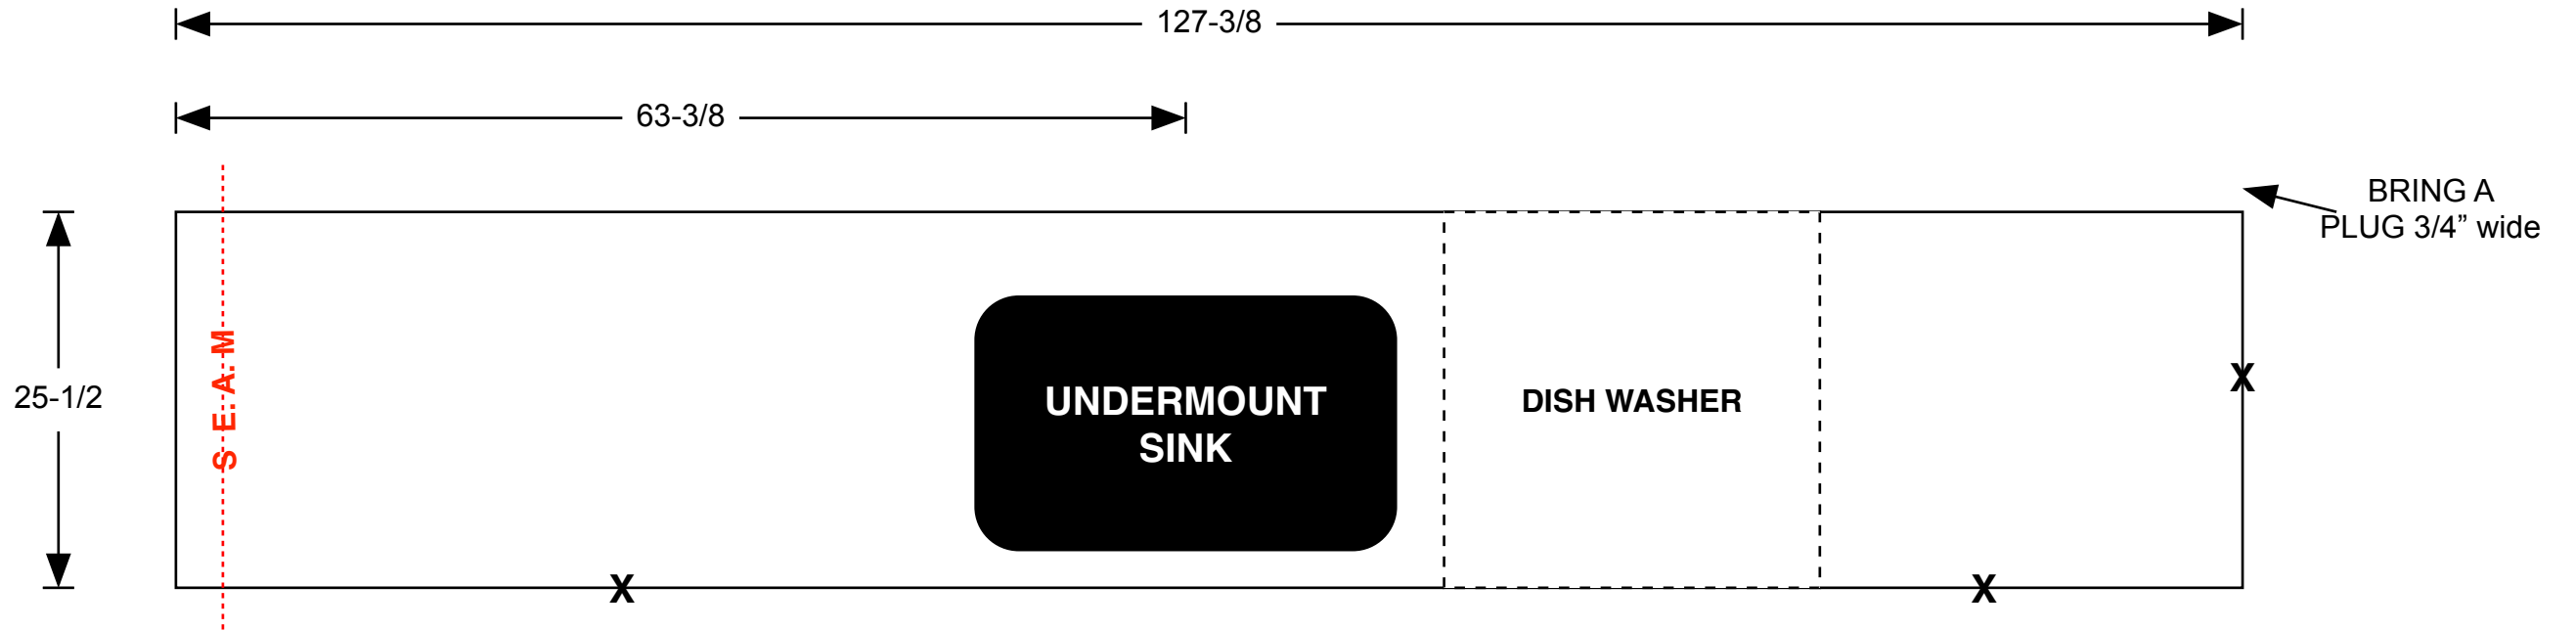

NAME: TERESA COOK

50/50 granite composite
MONTCLAIR WHITE MSI

**39.09
TOTAL**

tomcook4@comcast.net